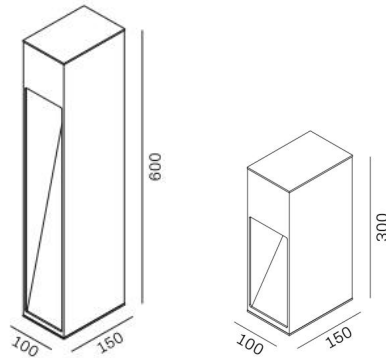

Luminaire

IP65 for outdoor gardens
crossing: No
Warranty: 5 Years

The photograph may not match the reference exactly. Please read the product description to identify the finish.