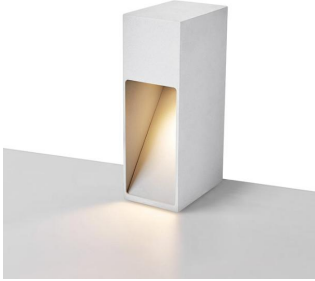

**BS3007-6W**

**Sentry Garden Bollard 600/300**

**Description**

Stylish design;  
Light pours way out;  
Dual color back sheet available;

**Finish**  
Black/White

**Material**  
Aluminium

**TECHNICAL CHARACTERISTICS**

**Light source**

Light source: Cree CXA1304  
Output (W): 500mA 9V 4.5W  
Total power consumption (W): 6W  
Color temperature:  
2700K/3000K/4000K  
CRI: 90  
Photobiological risk: RG1  
Real Lumen: 220LM  
Qty Leds: 1  
Lm/Real W: 35  
Life Time: 50.000h L90B20  
MacAdam steps: 3  
UGR: 14